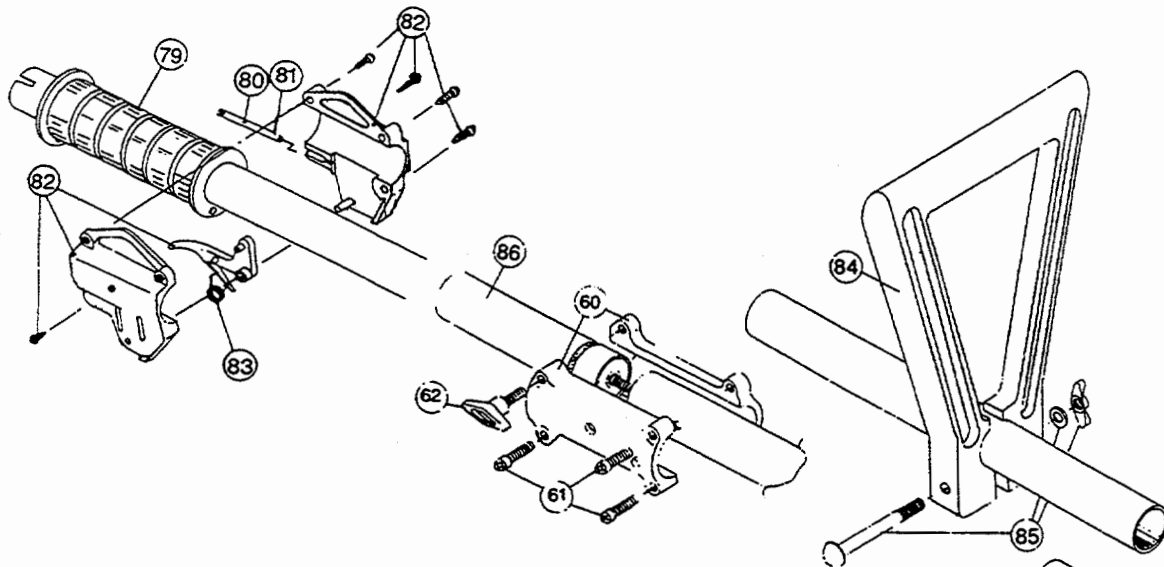

Item	Part No.	Description
1	610300	Pull Handle
2	610301	Rope
3	613102	Recoil Spring
4	683856	Recoil Pulley Assembly
5	153649	Starter Housing Assembly
6	153597	Upper Clamp Assembly
7	153590	Clutch Cover Assembly
8	145888	Clutch Cover Screw Assembly
9	153644	Pulley Retainer Assembly
10	153591	Clutch Rotor Assembly
11	153592	Clutch Drum Assembly
12	153177	Wire Lead
13	153624	Flywheel Assembly
14	153175	Shroud Assembly
15	145918	Spacer
16	153403	Shroud Extension and Stand
17	682035	Switch Assembly
18	610308	Outer Bearing
19	682040	Snap Ring Assembly
20	610309	Seal
21	682041	Inner Bearing Assembly
22	145563	Crankcase
23	611735	Cylinder Assembly
24	610311	Spark Plug
25	153302	Piston and Rod Assembly
26	145919	Power Shaft Assembly
27	683390	Module Assembly
28	682046	Reed Assembly
29	683409	Carburetor Mount Assembly
30	682048	Throttle Adjustment assembly
31	683063	Carburetor Assembly
32	610312	Air Cleaner Filter
33	682505	Carburetor Mounting Screw Assembly

* not shown

The above items are for serial numbers 602039001 thru 708006000.

BOOM & TRIMMER PARTS - RYAN 275

Item	Part No.	Description
59	153670	Lower Drive Shaft Housing
60	153671	Split Boom Coupling Set
61	683074	Coupling Bolt Assembly
62	611716	Adjustment Knob
63	682060	Lower Clamp Assembly
64	682064	Flexible Drive Shaft
65	145570	Retaining Ring
66	145567	Washer
67	153312	Bushing Housing Assembly
68	153422	Guard and Blade Assembly
69	682061	Blade Assembly
70	153318	Guard Mounting Screw Assembly
71	145569	Anti-Rotation Screw
72	153313	Spool Shaft
73	153619	Outer Spool and Eyelet Assembly
74	145566	Eyelet
75	610317	Spring
76	610660	Retainer (10 pack)
77	145144	Inner Reel
78	153066	Bump Head Knob Assembly
79	610313	Main Handle Grip
80	145889	Throttle Cable Housing Assembly
81	610315	Throttle Cable
82	153316	Throttle Trigger Assembly
83	610314	Throttle Trigger Spring
84	145568	D-Handle
85	153317	D-Handle Hardware Assembly
86	153669	Upper Drive Shaft Housing Assembly